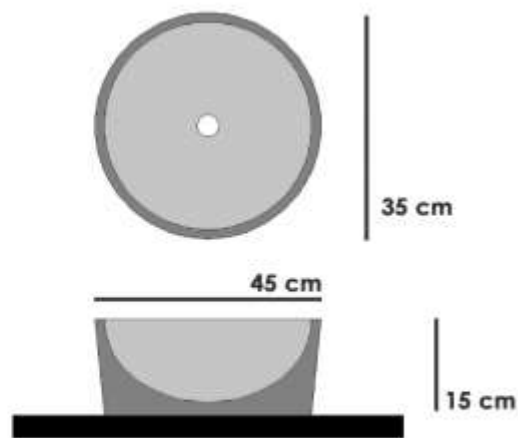

NAPA

LAVABO DE CEMENTO
LAVATÓRIO DE CIMENTO
LAVABO EN CIMENT
CONCRETE SINK