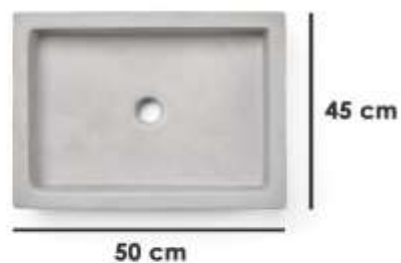

LAVABO DE CEMENTO
LAVATÓRIO DE CIMENTO
LAVABO EN CIMENT
CONCRETE SINK