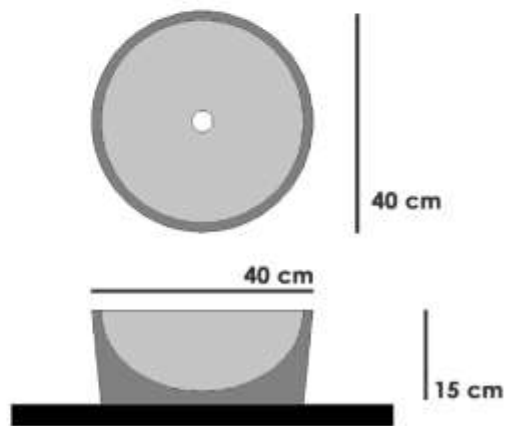

RIO

LAVABO DE CEMENTO
LAVATÓRIO DE CIMENTO
LAVABO EN CIMENT
CONCRETE SINK