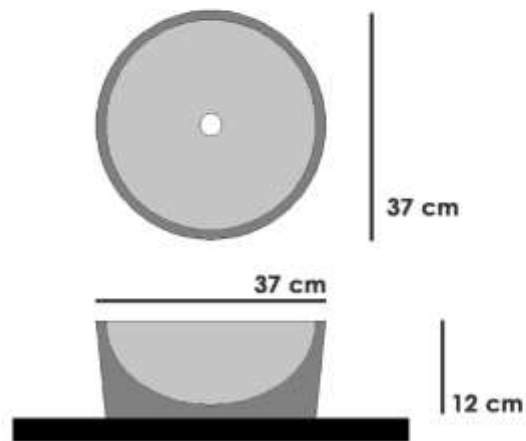

SALEM

LAVABO DE CEMENTO
LAVATÓRIO DE CIMENTO
LAVABO EN CIMENT
CONCRETE SINK